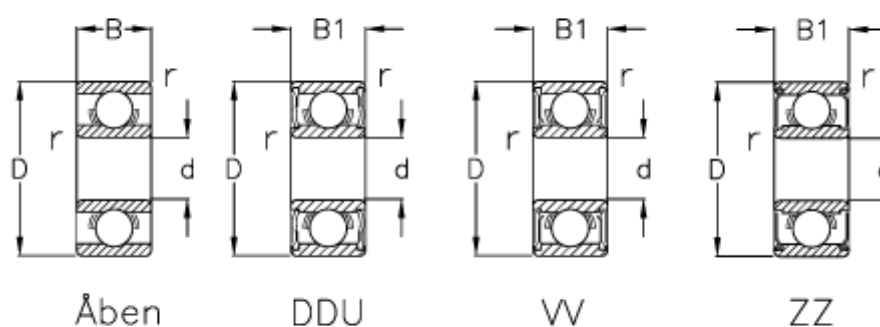

Data Sheet

Article number: 570409008004A

Description: NSK Bearing 629 ZZ shielded
d=9 D=26 B=8 single-pack

Measures

B	= 8	Max rpm ZZ-WW = 28000
B1	= 8	r min = -0.6
d	= 9	Type = 629
D	= 26	
Load Cor (N)	= 1970	
Load Cr (N)	= 4550	
Max rpm DD	= 22000	
Max rpm open	= 34000	